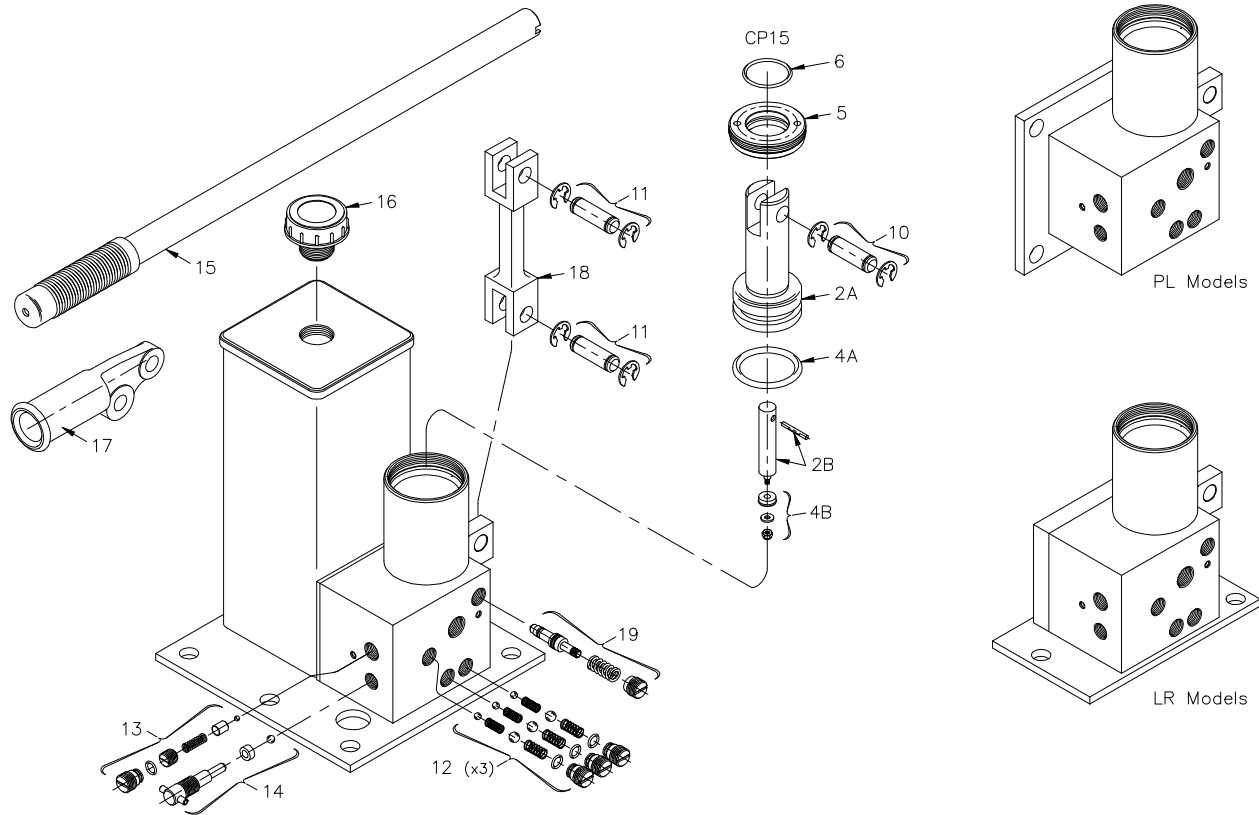

## STAR Hi-Lo Two Speed Screw Release Pumps 2", 1/2" Diameters

These models can be:

- Hand operated
- With or without reservoir
- Base or flange mounted

Please give the following information when ordering parts:

- Part Number
- Part Name
- Model No. of Pump

2" - 1/2" Piston

MODELS:  
CPS15  
CPS15-LR  
CPS15-PL

ITEM	PART NAME	PART NO.
	Repair Kit (Includes items marked *)	CPS15-RK
2A	Large Pump Piston	CP15-2
2B	Small Pump Piston (Includes Pin)	CP13-4RP
4A	Large Pump Piston Packing	* P6-4
4B	Small Pump Piston Packing	* CP13-5RP
5	Pump Packing Nut	CP15-7
6	Pump Piston Wiper	* CP15-4
10	Piston Pin (Includes Rings)	CP13-10RP
11	Link Pin (Includes Rings) (2 Required)	CP13-10RP
12	Pump Valve (Complete) (3 Required)	* P1-12RP
13	Overload Valve (Complete)	* CP13-13RP
14	Release Valve (Complete)	* P1-3RP
15	Hand Pump Lever	P1-5
16	Breather / Filter	P1-16
17	Hand Pump Lever Socket	CP13-9
18	Pump Link	CP13-12
19	Relief Valve (Complete)	* CP13-25RP