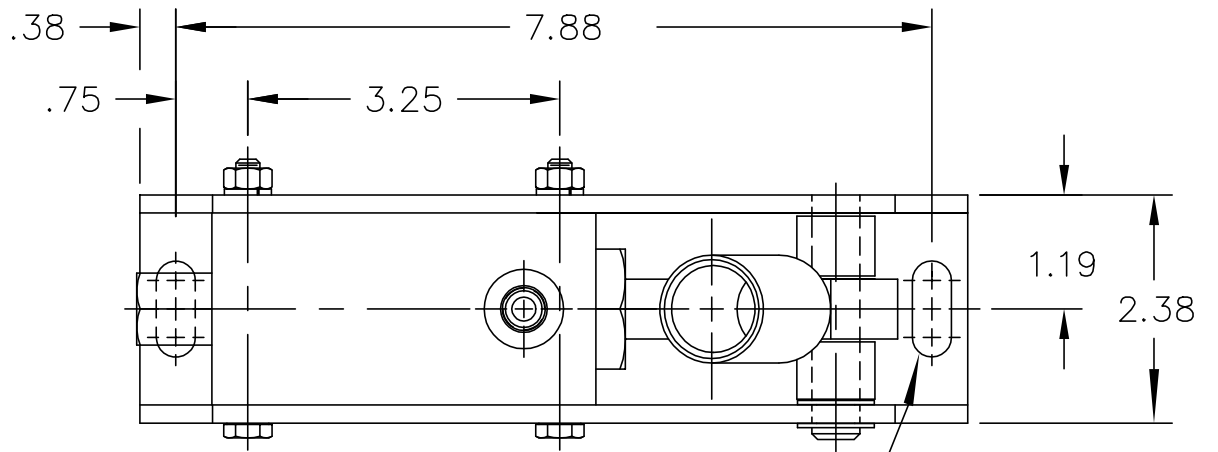

Star Hydraulics, LLC
Double Acting Hand Pump
No Release or Overload Valve
No Reservoir
Model PDA3

INTAKE PORT
No. 6 SAE O-RING PORT
(.5625-18 UNF-2B)

MOUNTING HOLES (2)
.41 x 1.00 LG. SLOT

OUTLET PORT
No. 4 SAE O-RING PORT
(.4375-20 UNF-2B)